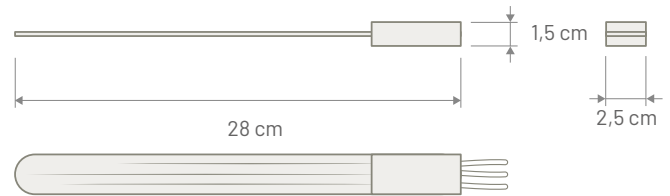

## LIGHT DAB

INTERNAL ON-GLASS ANTENNA

P/N: 7677938

DAB

Connector	FAKRA Female Black
Cable Type	RG 174
Cable Length	3000 mm
Power Supply	12 Volt Phantom
Consumption	35 mA max
Impedance	--
Gain	4 dBi
VSWR	--
Protection Class	IP34
Mounting	Adhesive internal on glass

### Dimensions

## LIGHT TV

INTERNAL ON-GLASS ANTENNA

P/N: 7137122

DTV

Connector	MINI JACK Male 3,5 Mm
Cable Type	RX 174
Cable Length	3000 mm
Power Supply	12 Volt Dedicated
Consumption	35 mA max
Impedance	75 Ω
Gain	6 dBi
Protection Class	IP34
Mounting	Adhesive internal on glass